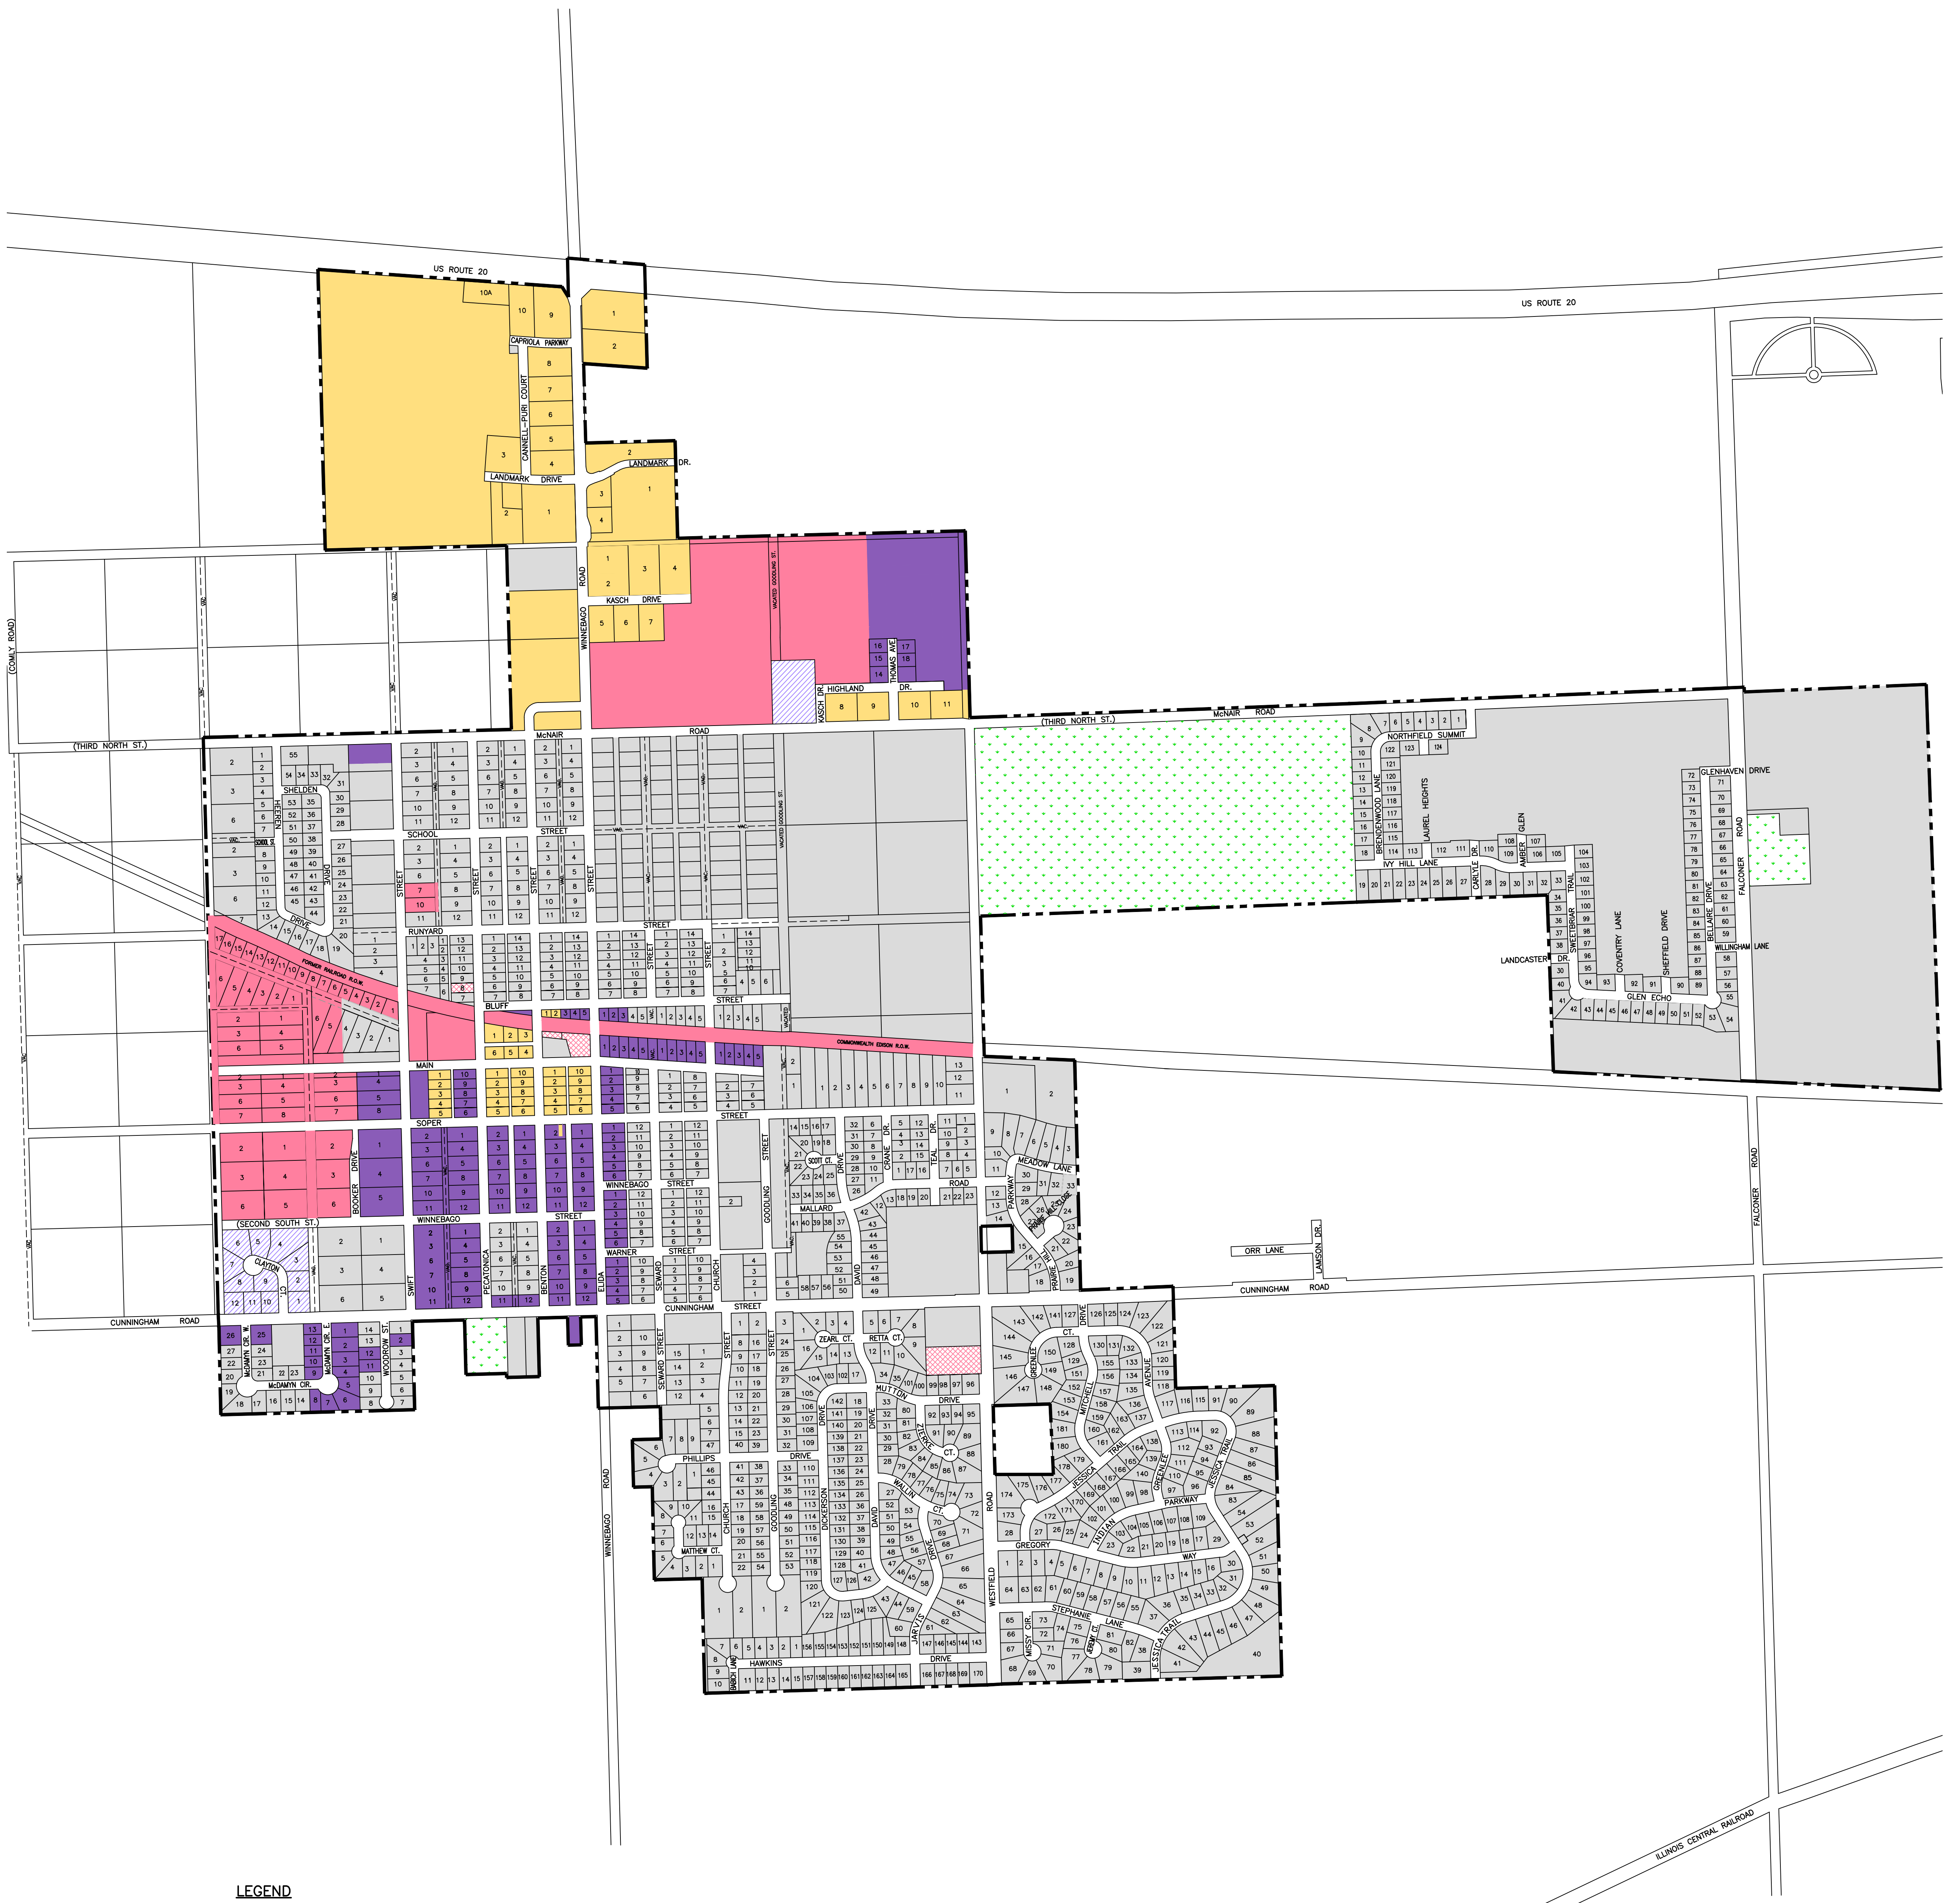

# ZONING MAP

# VILLAGE OF WINNEBAGO

## WINNEBAGO COUNTY, ILLINOIS

**LEGEND**

- VILLAGE LIMITS
- PLATTED LOT LINES
- UNPLATTED OWNERSHIP LINE
- DISTRICT 1 - SINGLE FAMILY RESIDENTIAL
- DISTRICT 2 - TWO FAMILY RESIDENTIAL
- DISTRICT 2M - MULTIFAMILY
- DISTRICT 3 - GENERAL BUSINESS
- DISTRICT 4 - GENERAL INDUSTRIAL
- DISTRICT 5 - LIGHT INDUSTRIAL
- DISTRICT 6 - AGRICULTURE
- DISTRICT 7 - LIMITED AGRICULTURE
- DISTRICT 8 - RTMP

500 0 500 1000 FEET  
GRAPHIC SCALE IN FEET

FEHR GRAHAM

ENGINEERING & ENVIRONMENTAL

ILLINOIS DESIGN FIRM NO. 184-003525

ILLINOIS  
IOWA  
WISCONSIN